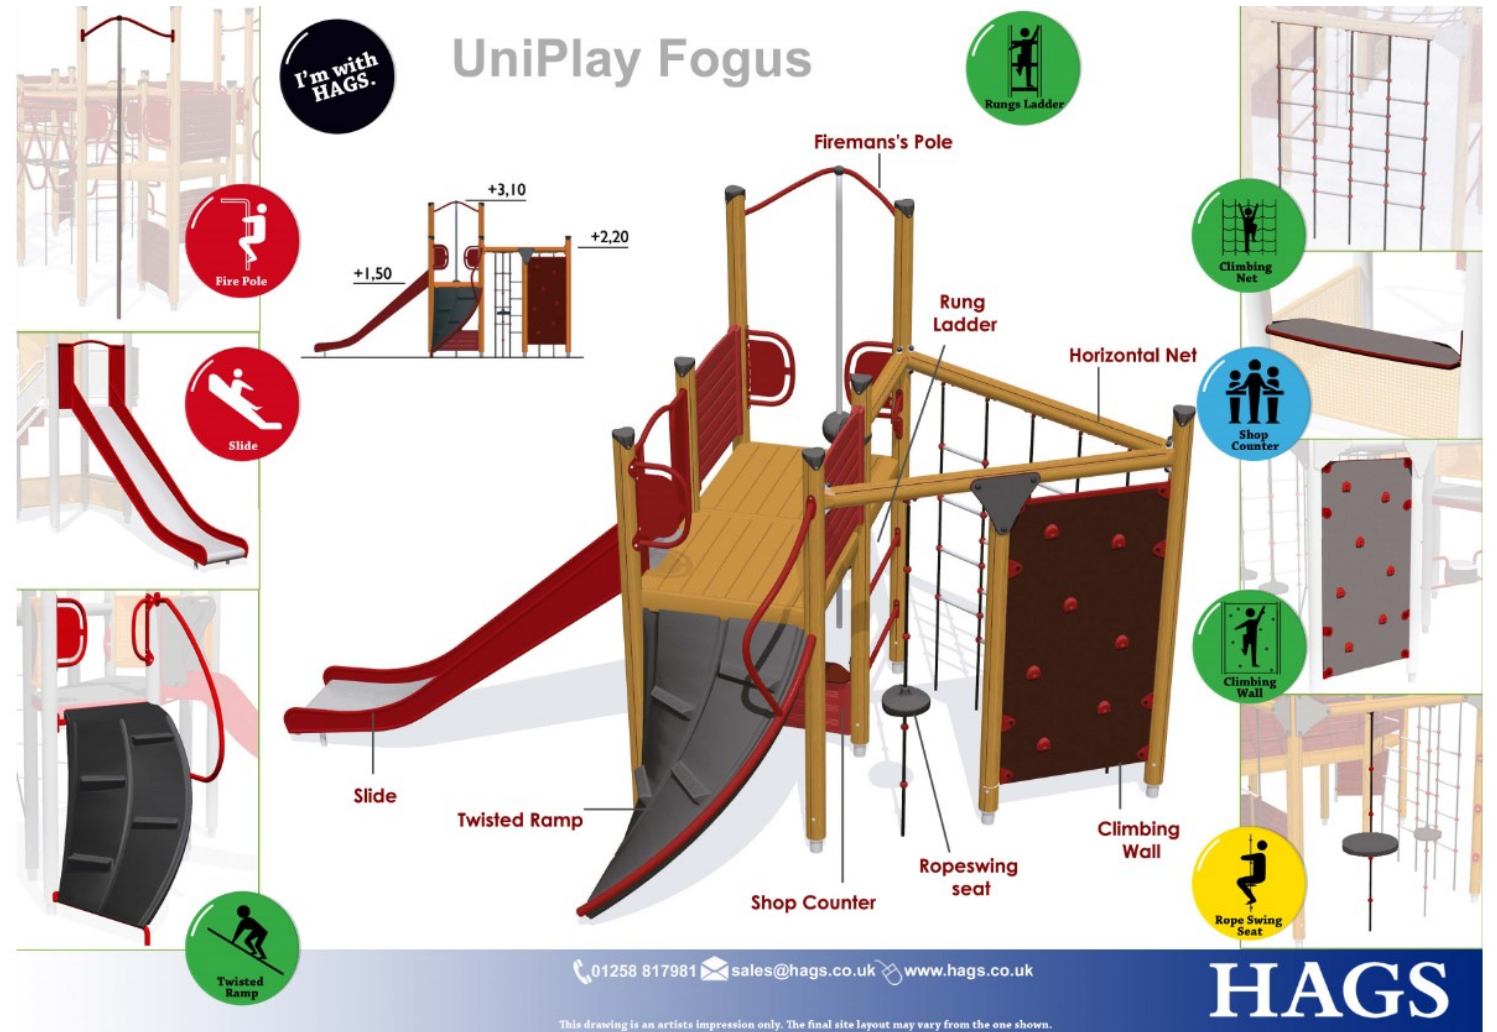

UNIPLAY FOGUS COMPONENTS

All vertical posts have galvanized steel ground sockets.

The laminated timber poles are composed of 3 sections joined together, a measure that increases strength and reduces cracking.

Panels are HPL (High Pressure Laminate) that is durable with high resistance to scratching, heat, damp & stains.

Floors are steel framed HPL with a hard-wearing non-slip surface.

It has an anchoring system designed for durability. The patented pole mounting structure lifts the unit above ground level to protect all wooden parts from moisture.

PLAY FEATURES

- Fireman's Pole
- Climbing net
- Climbing wall
- Twisted climbing ramp
- Slide
- Rope swing seat
- Imaginative play

01258 817981 sales@hags.co.uk www.hags.co.uk

This drawing is an artists impression only. The final site layout may vary from the one shown.

HAGS

MORE PLAY FEATURES

- Essential to all inclusive play design is swinging as it offers the fun of movement and prompt imaginative play.
- Inclusion of the Mirage seat allows those with mobility/physical impairments to enjoy the fun with their friends & siblings