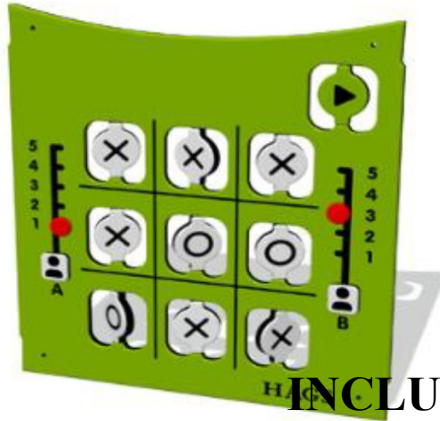

MORE PLAY FEATURES

INCLUSIVE

All inclusive designs must allow the experience of spinning so improving balance, muscle control and gross motor skills
Roty offers ability to sit & spin, stand & spin for the brave, and lie & spin. Hand holds offer ability for all ages to use the Roty.

TODDLER CONTENT

INCLUSIVE

HAGS

Imaginative play

INCLUSIVE

HAGS

TODDLER CONTENT

- The Prinsy springer is fun, colourful and full of excitement. Springers form an integral part of themed play and their simple, vivid design encourages imaginative games and story-telling, as well as stimulating exercise. Springers have delighted many generations of children and the Prinsy springer is a fantastic product to add to any playground! Double HPL sides ensure that smaller children are safe and well supported during their ride