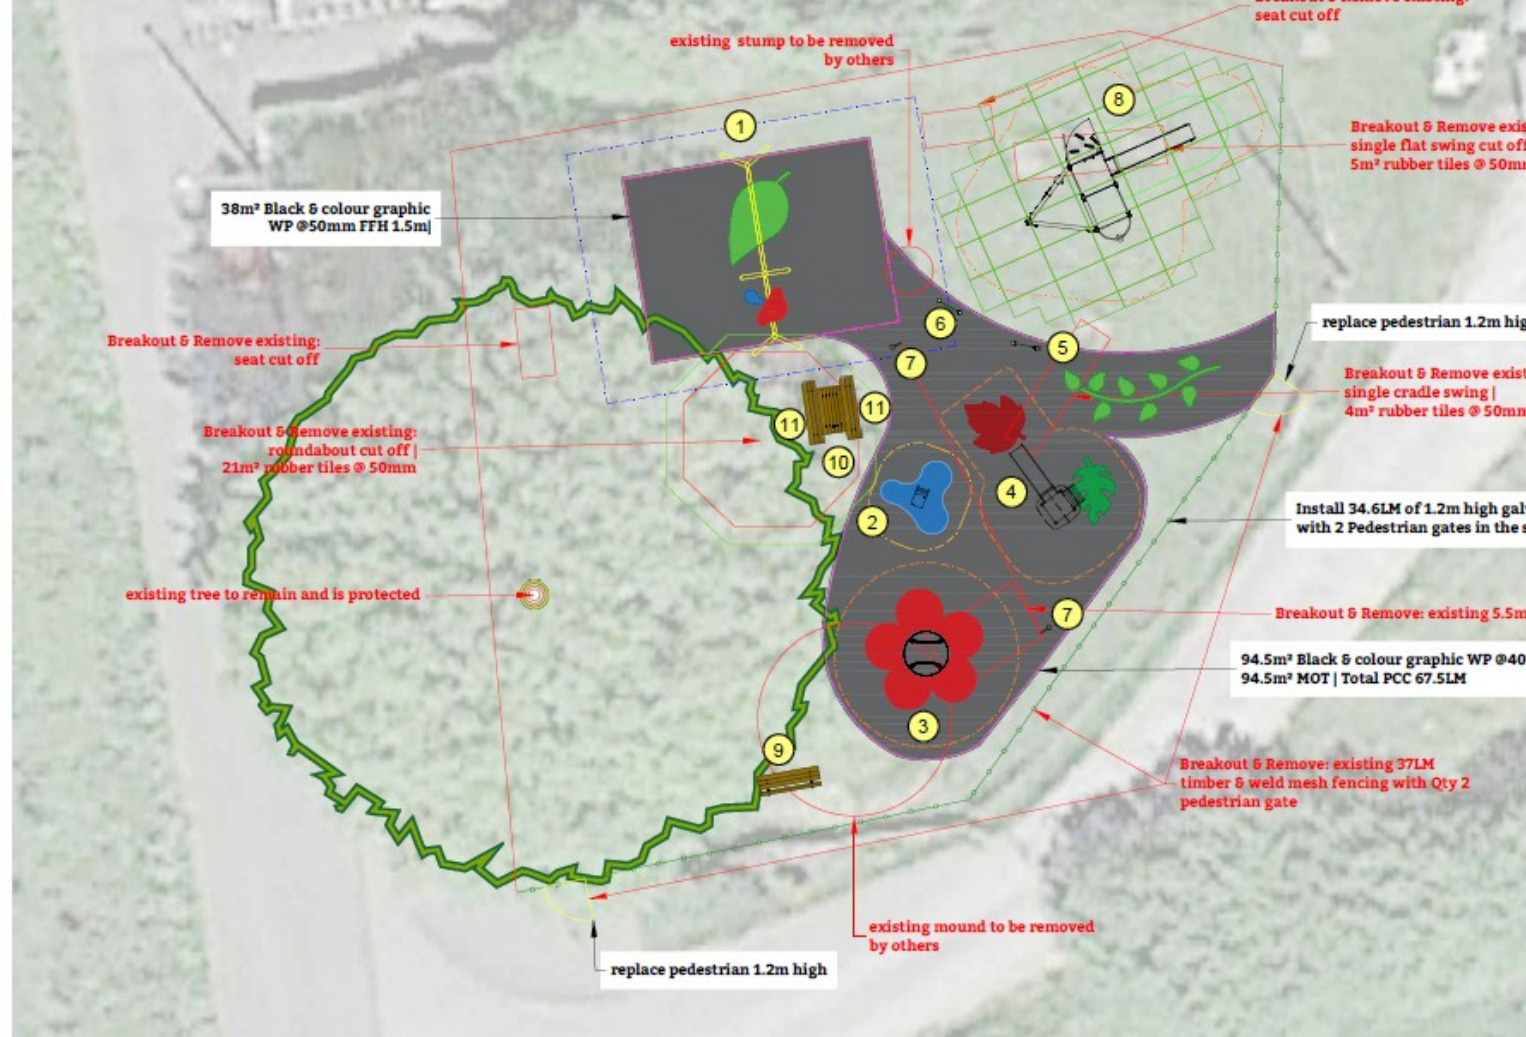

LEGEND			
KEY	CODE	DESCRIPTION	SURFACING
1	HAG8051043	Goro Swing, 3 Place Bark Brown/Galvanised	1.5m
2	HAG8044703	Prinsy Springer (green) 1 seater	0.6m
3	HAG8002470	Roty Inclusive Roundabout	1m
4	HAG8046412	UniMini Faltow (HPL) Park - Green Panels	1m
5	HS8061962	Puppy Maze Slider Panel HAGSPUPMAZE6	n/a
6	HS8061963	Tic Tac Toe Panel HAGSTICTAC6	n/a
7	LIT-TALK	PAIR OF TALK TUBES 200058825 + Fixings	n/a
8	HAG8063252	UniPlay Fogus (wood) Bark Brown Post & Panel	34No Grassmatts
9	V-8037002	Ekeby Seat	n/a
10	V-8037026	Ekeby Picnic Table	n/a
11	V-8037101	Ekeby Bench	n/a

Removals breakout and remove: existing X2 qty swings cut off | roundabout cut off | 37LM timber fencing | X2 Seats cut off | Wet pour tiles: @40mm 5.5m² | @ 50mm 30m² |
Access reinstatement - 95m² topsoil and seed - reinstatement for removals of roundabout 30m² topsoil and seed
Fencing replace with new 34.5LM galv bow top fence 12mm dia bar, 1.2m high galvanised and X2 qty 1.2m high powder coated [yellow] - 1.2m wide self-closing gates

Wet pour Colour break down	
Red	8.5m²
Light Blue	2.5m²
Light Green	6m²

PLANNED LAYOUT

- Creates a zoned play area that flows as children grow older and challenges are heightened
- Accessible to all
- Equipment fits into the environment
- Surfacing is brightened by colours & graphics stimulating imagination