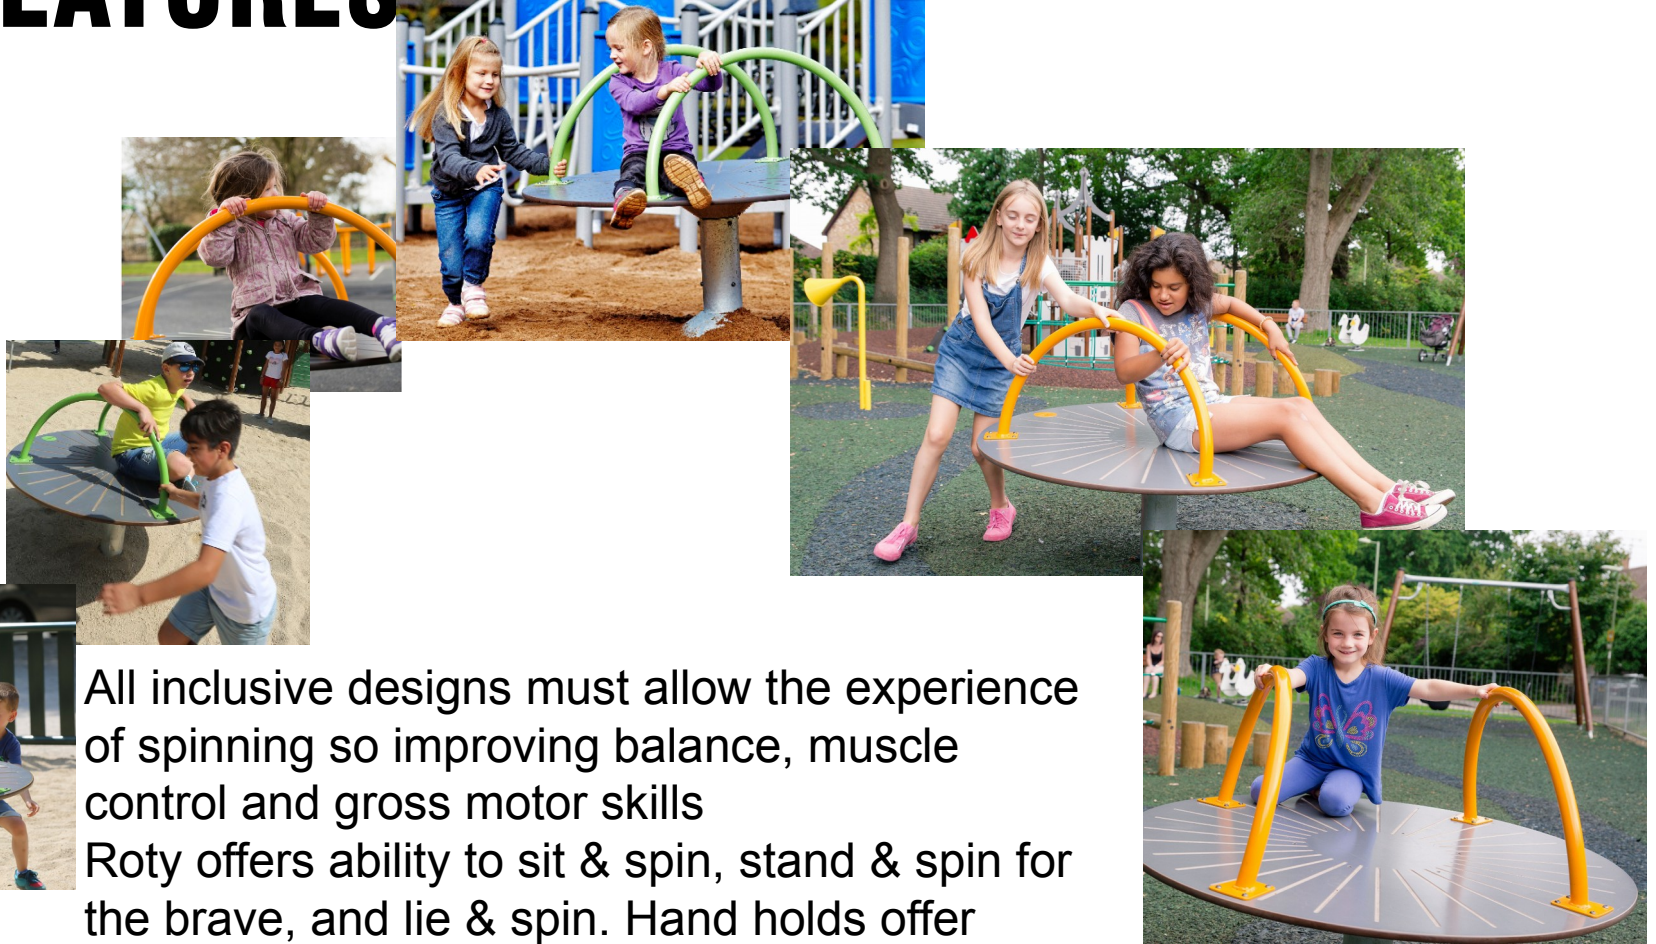

HAGS

MORE PLAY FEATURES

- Essential to all inclusive play design is swinging as it offers the fun of movement and prompt imaginative play.
- Inclusion of the Mirage seat allows those with mobility/physical impairments to enjoy the fun with their friends & siblings

MORE PLAY FEATURES

INCLUSIVE

All inclusive designs must allow the experience of spinning so improving balance, muscle control and gross motor skills
Roty offers ability to sit & spin, stand & spin for the brave, and lie & spin. Hand holds offer ability for all ages to use the Roty.